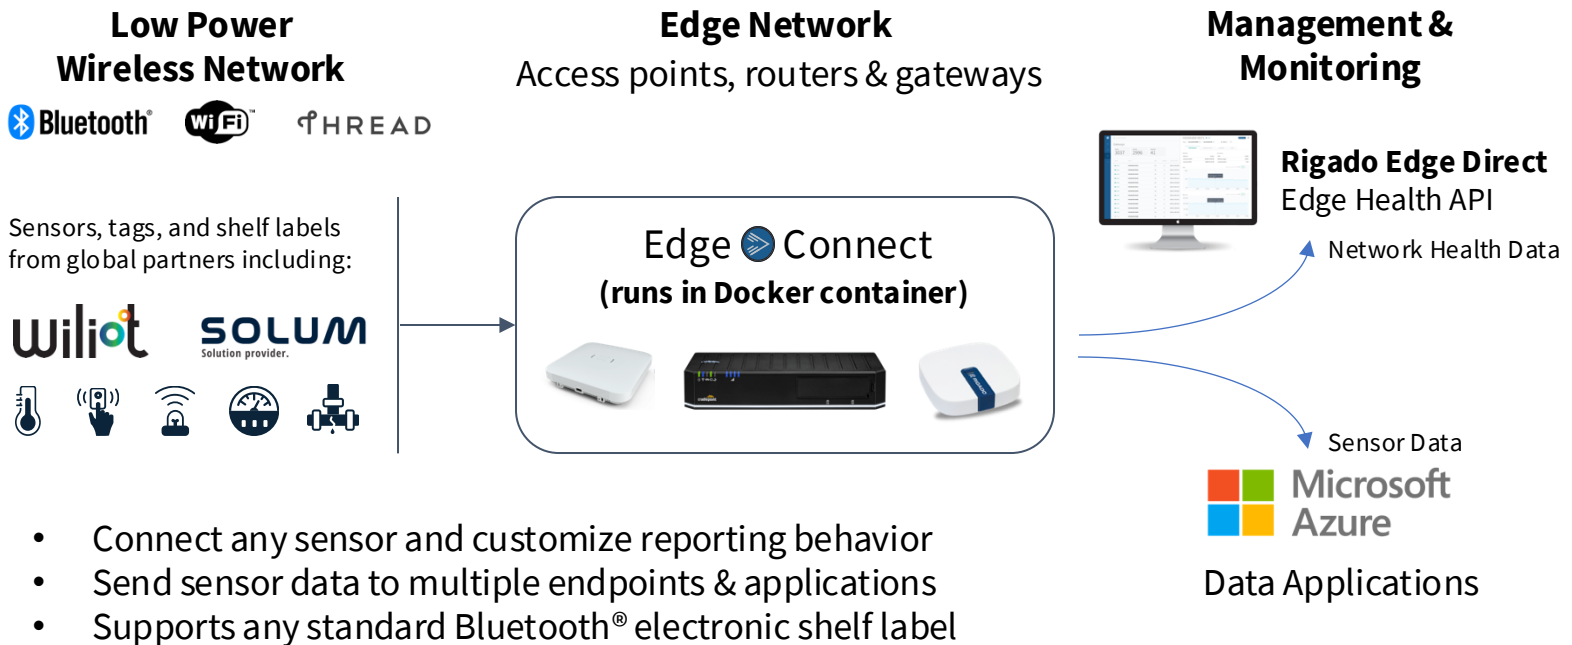

Retailers innovate faster with Rigado

- Locate **lost inventory** with real-time asset tracking
- Reduce spoilage** with per-item temp monitoring
- Seamlessly handoff** to telematics fleet from stores & warehouses for continuous data collection

- Deploy **electronic shelf labels** at scale using the same network
- Retain **consistency** across multiple WiFi AP, ESL, and sensor device vendors

Avoid deploying dedicated gateways and apps for every use case

Rigado Edge Connect runs on market leading WiFi access points, routers, and mobile IoT gateways including:

Rigado will accelerate your retail IoT transformation with a unified network that scales