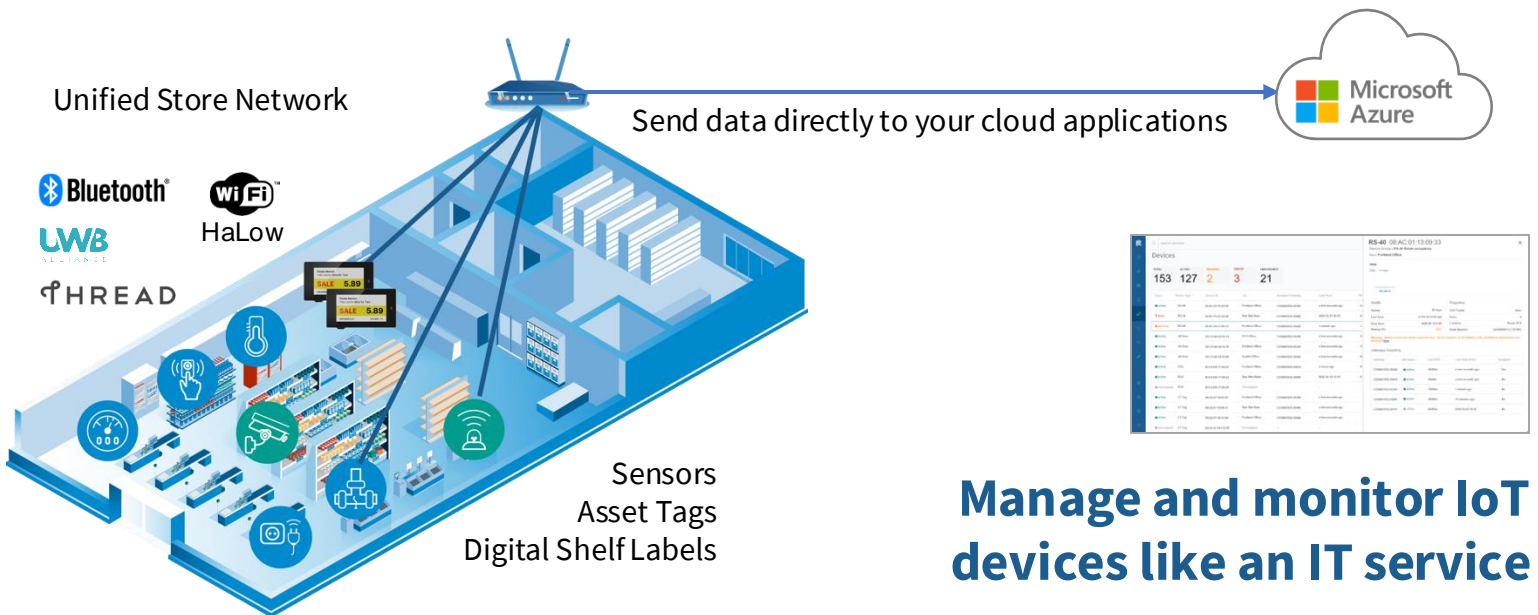

RIGADO

We Power Unified IoT Networks for Retail Enterprises

Create a shared network and connect ANY IoT device

- Unified IoT Networks reduce cost by 70% and deploy 3x faster
- Shared architecture improves manageability and vendor flexibility

Retailers innovate faster with Rigado

- Locate **lost inventory** with real-time asset tracking
- Reduce spoilage** with per-item temp monitoring
- Seamlessly handoff** to telematics fleet from stores & warehouses for continuous data collection

- Deploy **electronic shelf labels** at scale using the same network
- Retain **consistency** across multiple WiFi AP, ESL, and sensor device vendors

Avoid deploying dedicated gateways and apps for every use case

Rigado Edge Connect runs on market leading WiFi access points, routers, and mobile IoT gateways including:

Rigado will accelerate your retail IoT transformation with a unified network that scales