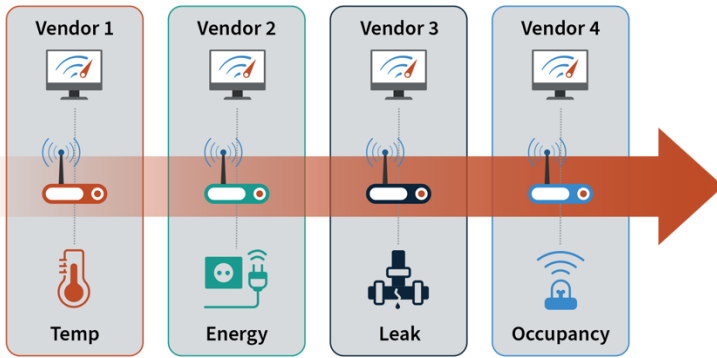

RIGADO

We Power Unified IoT Networks for Retail Enterprises

Create a shared network and connect ANY IoT device

- Unified IoT Networks reduce cost by 70% and deploy 3x faster
- Shared architecture improves manageability and vendor flexibility

Retailers innovate faster with Rigado

- Locate **lost inventory** with real-time asset tracking
- Reduce spoilage** with per-item temp monitoring
- Seamlessly handoff** to telematics fleet from stores & warehouses for continuous data collection

- Deploy **electronic shelf labels** at scale using the same network
- Retain **consistency** across multiple WiFi AP, ESL, and sensor device vendors

Avoid deploying dedicated gateways and apps for every use case

Rigado Edge Connect runs on market leading WiFi access points, routers, and mobile IoT gateways including:

Rigado will accelerate your retail IoT transformation with a unified network that scales