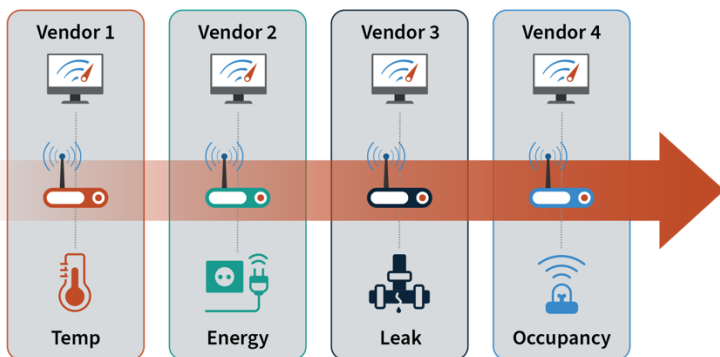

RIGADO

We Power Unified IoT Networks for Retail Enterprises

Create a shared network and connect ANY IoT device

Manage and monitor IoT devices like an IT service

- Unified IoT Networks reduce cost by 70% and deploy 3x faster
- Shared architecture improves manageability and vendor flexibility

Retailers innovate faster with Rigado

- Locate **lost inventory** with real-time asset tracking
- Reduce spoilage** with per-item temp monitoring
- Seamlessly handoff** to telematics fleet from stores & warehouses for continuous data collection

- Deploy **electronic shelf labels** at scale using the same network
- Retain **consistency** across multiple WiFi AP, ESL, and sensor device vendors

Avoid deploying dedicated gateways and apps for every use case

Rigado Edge Connect runs on market leading WiFi access points, routers, and mobile IoT gateways including:

Rigado will accelerate your retail IoT transformation with a unified network that scales