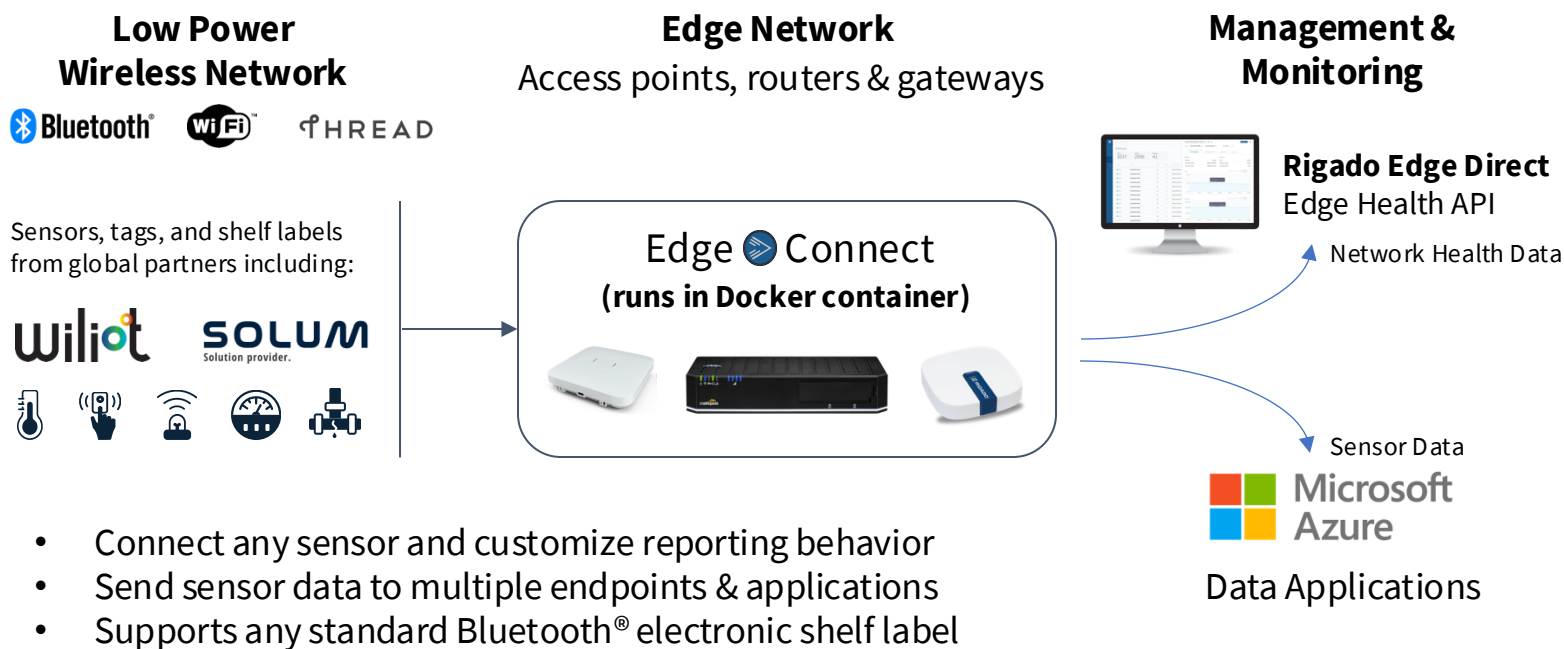

Retailers innovate faster with Rigado

- Locate **lost inventory** with real-time asset tracking
- Reduce spoilage** with per-item temp monitoring
- Seamlessly handoff** to telematics fleet from stores & warehouses for continuous data collection

- Deploy **electronic shelf labels** at scale using the same network
- Retain **consistency** across multiple WiFi AP, ESL, and sensor device vendors

Avoid deploying dedicated gateways and apps for every use case

Rigado Edge Connect runs on market leading WiFi access points, routers, and mobile IoT gateways including:

Rigado will accelerate your retail IoT transformation with a unified network that scales