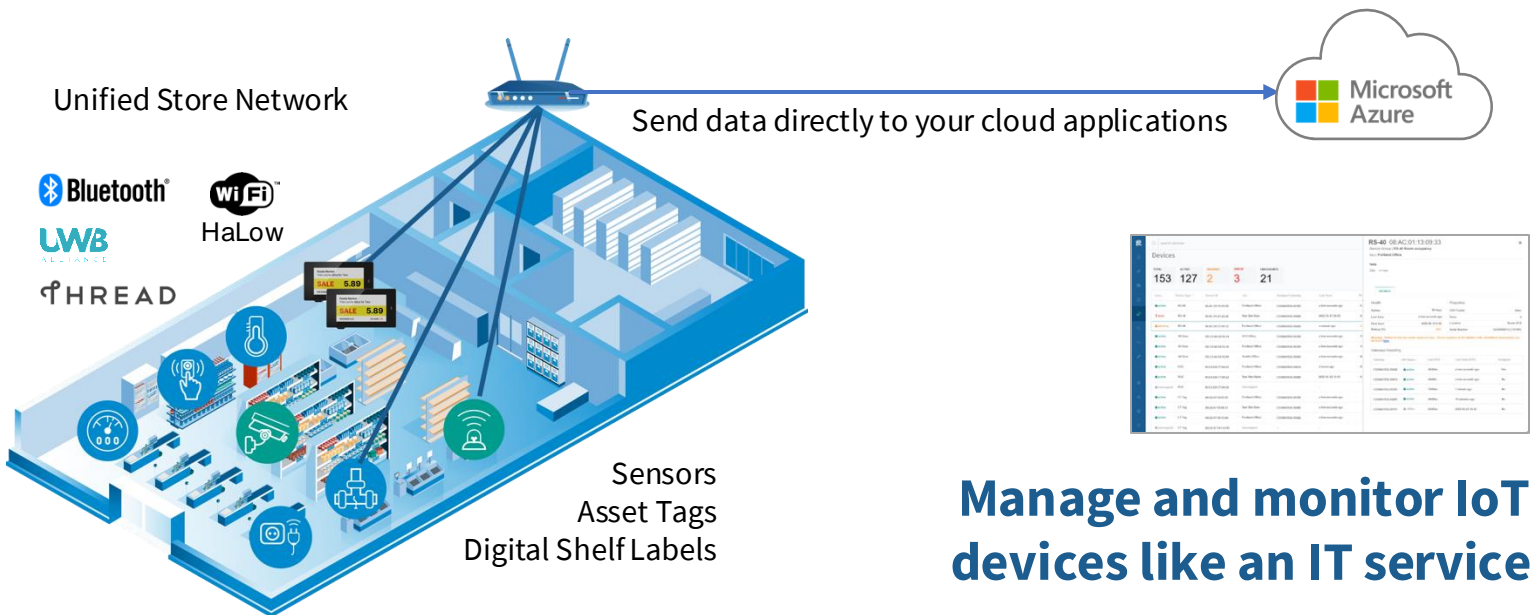

RIGADO

We Power Unified IoT Networks for Retail Enterprises

Create a shared network and connect ANY IoT device

Manage and monitor IoT devices like an IT service

- Unified IoT Networks reduce cost by 70% and deploy 3x faster
- Shared architecture improves manageability and vendor flexibility

Retailers innovate faster with Rigado

- Locate **lost inventory** with real-time asset tracking
- Reduce spoilage** with per-item temp monitoring
- Seamlessly handoff** to telematics fleet from stores & warehouses for continuous data collection

- Deploy **electronic shelf labels** at scale using the same network
- Retain **consistency** across multiple WiFi AP, ESL, and sensor device vendors

Avoid deploying dedicated gateways and apps for every use case

Rigado Edge Connect runs on market leading WiFi access points, routers, and mobile IoT gateways including:

Rigado will accelerate your retail IoT transformation with a unified network that scales